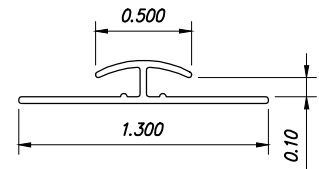

6560 DB

SILHOUETTE TRIM PROFILES

SCALE: NOT TO SCALE

NO.	DATE	REVISIONS	BY	CHK	APP'D
0	12/04/19	ISSUE DATE			

23525 W. EAMES STREET, CHANNAHON, IL 60410
1.800.435.0080 1.800.467.8555 (FAX)
SALES@VALTOEM.COM
VALTOEM.COM

WE BELIEVE ALL INFORMATION IS ACCURATE. IT IS OFFERED IN GOOD FAITH, BUT WITHOUT GUARANTEE, SINCE CONDITIONS OF USE ARE BEYOND OUR CONTROL. ALL RISKS ARE ASSUMED BY THE USER. NOTHING HEREIN SHALL BE CONSTRUED AS A RECOMMENDATION FOR USES WHICH INFRINGE ON VALID PATENTS OR AS EXTENDING A LICENSE UNDER VALID PATENTS. SEE OUR MOST CURRENT SDS AT VALTOEM.COM PRIOR TO WORKING WITH OUR PRODUCTS

VALTO TRIM PROFILES

THIS DRAWING IS CREATED ON A 11"x17" FORMAT