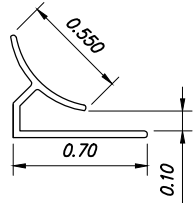

6220 DB

6220 IC

6220 OC

6220 CP

6220 OA

6220 IA

GLASBORD TRIM PROFILES

SCALE: NOT TO SCALE

## VALTO TRIM PROFILES

THIS DRAWING IS CREATED ON A 11"x17" FORMAT