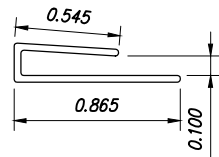

6220 DB

6220 IC

6220 OC

6220 CP

6220 OA

6220 IA

GLASBORD TRIM PROFILES

SCALE: NOT TO SCALE

## VALTO TRIM PROFILES

THIS DRAWING IS CREATED ON A 11"x17" FORMAT