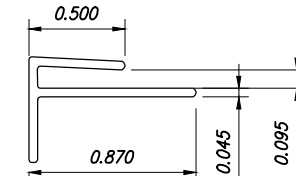

6220 DB

6220 IC

6220 OC

6220 CP

6220 OA

6220 IA

GLASBORD TRIM PROFILES

SCALE: NOT TO SCALE

## VALTO TRIM PROFILES

THIS DRAWING IS CREATED ON A 11"x17" FORMAT