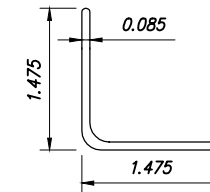

6220 DB

6220 IC

6220 OC

6220 CP

6220 OA

6220 IA

GLASBORD TRIM PROFILES

SCALE: NOT TO SCALE

## VALTO TRIM PROFILES

THIS DRAWING IS CREATED ON A 11"x17" FORMAT