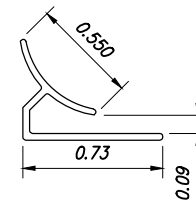

6560 IC

SILHOUETTE TRIM PROFILES

SCALE: NOT TO SCALE

NO.	DATE	REVISIONS	BY	CHK	APP'D
0	12/04/19	ISSUE DATE			

23525 W. EAMES STREET, CHANNAHON, IL 60410
1.800.435.0080 1.800.467.8555 (FAX)
SALES@VALTOEM.COM
VALTOEM.COM

WE BELIEVE ALL INFORMATION IS ACCURATE. IT IS OFFERED IN GOOD FAITH, BUT WITHOUT GUARANTEE, SINCE CONDITIONS OF USE ARE BEYOND OUR CONTROL. ALL RISKS ARE ASSUMED BY THE USER. NOTHING HEREIN SHALL BE CONSTRUED AS A RECOMMENDATION FOR USES WHICH INFRINGE ON VALID PATENTS OR AS EXTENDING A LICENSE UNDER VALID PATENTS. SEE OUR MOST CURRENT SDS AT VALTOEM.COM PRIOR TO WORKING WITH OUR PRODUCTS

VALTO TRIM PROFILES

THIS DRAWING IS CREATED ON A 11"x17" FORMAT