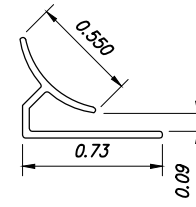

6560 IC

SILHOUETTE TRIM PROFILES

SCALE: NOT TO SCALE

NO.	DATE	REVISIONS	BY	CHK	APP'D
0	12/04/19	ISSUE DATE			

23525 W. EAMES STREET, CHANNAHON, IL 60410
1.800.435.0080 1.800.467.8555 (FAX)
SALES@VALTOEM.COM
VALTOEM.COM

WE BELIEVE ALL INFORMATION IS ACCURATE. IT IS OFFERED IN GOOD FAITH, BUT WITHOUT GUARANTEE, SINCE CONDITIONS OF USE ARE BEYOND OUR CONTROL. ALL RISKS ARE ASSUMED BY THE USER. NOTHING HEREIN SHALL BE CONSTRUED AS A RECOMMENDATION FOR USES WHICH INFRINGE ON VALID PATENTS OR AS EXTENDING A LICENSE UNDER VALID PATENTS. SEE OUR MOST CURRENT SDS AT VALTOEM.COM PRIOR TO WORKING WITH OUR PRODUCTS

VALTO TRIM PROFILES

THIS DRAWING IS CREATED ON A 11"x17" FORMAT