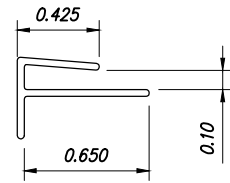

6560 OC

SILHOUETTE TRIM PROFILES

SCALE: NOT TO SCALE

NO.	DATE	REVISIONS	BY	CHK	APP'D
0	12/04/19	ISSUE DATE			

23525 W. EAMES STREET, CHANNAHON, IL 60410
1.800.435.0080 1.800.467.8555 (FAX)
SALES@VALTOEM.COM
VALTOEM.COM

WE BELIEVE ALL INFORMATION IS ACCURATE. IT IS OFFERED IN GOOD FAITH, BUT WITHOUT GUARANTEE, SINCE CONDITIONS OF USE ARE BEYOND OUR CONTROL. ALL RISKS ARE ASSUMED BY THE USER. NOTHING HEREIN SHALL BE CONSTRUED AS A RECOMMENDATION FOR USES WHICH INFRINGE ON VALID PATENTS OR AS EXTENDING A LICENSE UNDER VALID PATENTS. SEE OUR MOST CURRENT SDS AT VALTOEM.COM PRIOR TO WORKING WITH OUR PRODUCTS

VALTO TRIM PROFILES

THIS DRAWING IS CREATED ON A 11"x17" FORMAT