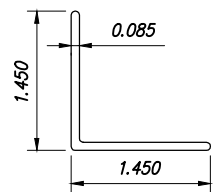

6220 DB

6220 IC

6220 OC

6220 CP

6220 OA

6220 IA

GLASBORD TRIM PROFILES

SCALE: NOT TO SCALE

## VALTO TRIM PROFILES

THIS DRAWING IS CREATED ON A 11"x17" FORMAT