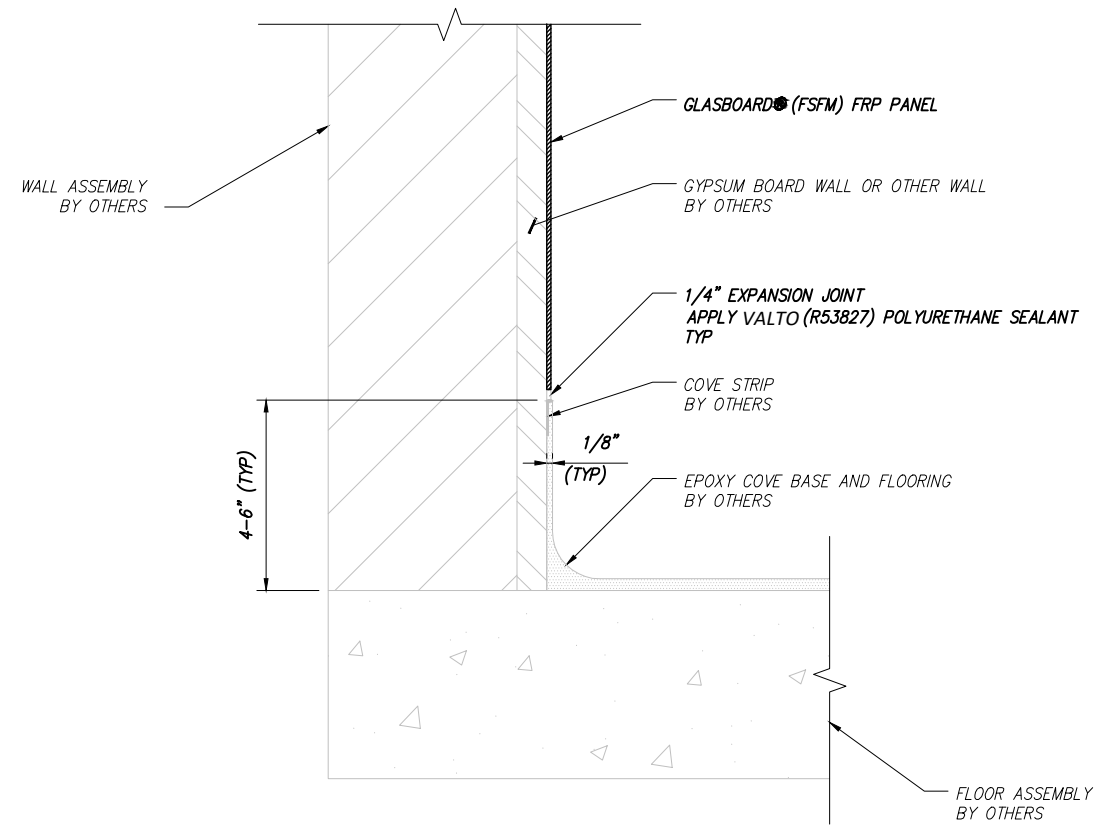

1 FRP PANEL ELEVATION
SCALE: NOT TO SCALE

2 CLEANROOM WALL ISO VIEW
SCALE: NOT TO SCALE

NOTES

1. SEE INSTALLATION GUIDE (7616) FOR COMPLETE INSTALLATION RECOMMENDATIONS.
2. SEE TECHNICAL DATA SHEET (7510) FOR GLASBOARD SMOOTH PANEL INFORMATION.
3. SEE TECHNICAL DATA SHEET (7643) FOR VALTO POLYURETHANE SEALANT INFORMATION.
4. ALLOW 1/8" (3.2 MM) CLEARANCE AROUND ALL PENETRATIONS FOR FIXTURES, ELECTRICAL BOXES, PIPING, ETC.
5. ALL FRP PANEL VERTICAL SEAMS SHALL HAVE A 1/8" THERMAL EXPANSION GAP.
6. ALL FRP PANEL HORIZONTAL SEAMS SHALL HAVE A 1/4" THERMAL EXPANSION GAP.

VALTO FRP CLEANROOM WALL SYSTEM (CWS) PANEL DETAILS

1 FRP PANEL DETAIL
SCALE: NOT TO SCALE

2 FRP PANEL DETAIL
SCALE: NOT TO SCALE

DETAILS
A-2

WE BELIEVE ALL INFORMATION IS ACCURATE. IT IS OFFERED IN GOOD FAITH, BUT WITHOUT GUARANTEE. SINCE CONDITIONS OF USE ARE BEYOND OUR CONTROL, ALL RISKS ARE ASSUMED BY THE USER. NOTHING HEREIN SHALL BE CONSTRUED AS A RECOMMENDATION FOR USES WHICH INFRINGE ON VALID PATENTS OR AS EXTENDING A LICENSE UNDER VALID PATENTS. SEE OUR MOST CURRENT SDS AT VALTOEM.COM PRIOR TO WORKING WITH OUR PRODUCTS

1 FRP PANEL OUTSIDE CORNER
SCALE: NOT TO SCALE

2 FRP PANEL INSIDE CORNER
SCALE: NOT TO SCALE

DETAILS
A-3

WE BELIEVE ALL INFORMATION IS ACCURATE. IT IS OFFERED IN GOOD FAITH, BUT WITHOUT GUARANTEE. SINCE CONDITIONS OF USE ARE BEYOND OUR CONTROL, ALL RISKS ARE ASSUMED BY THE USER. NOTHING HEREIN SHALL BE CONSTRUED AS A RECOMMENDATION FOR USES WHICH INFRINGE ON VALID PATENTS OR AS EXTENDING A LICENSE UNDER VALID PATENTS. SEE OUR MOST CURRENT SDS AT VALTOEM.COM PRIOR TO WORKING WITH OUR PRODUCTS