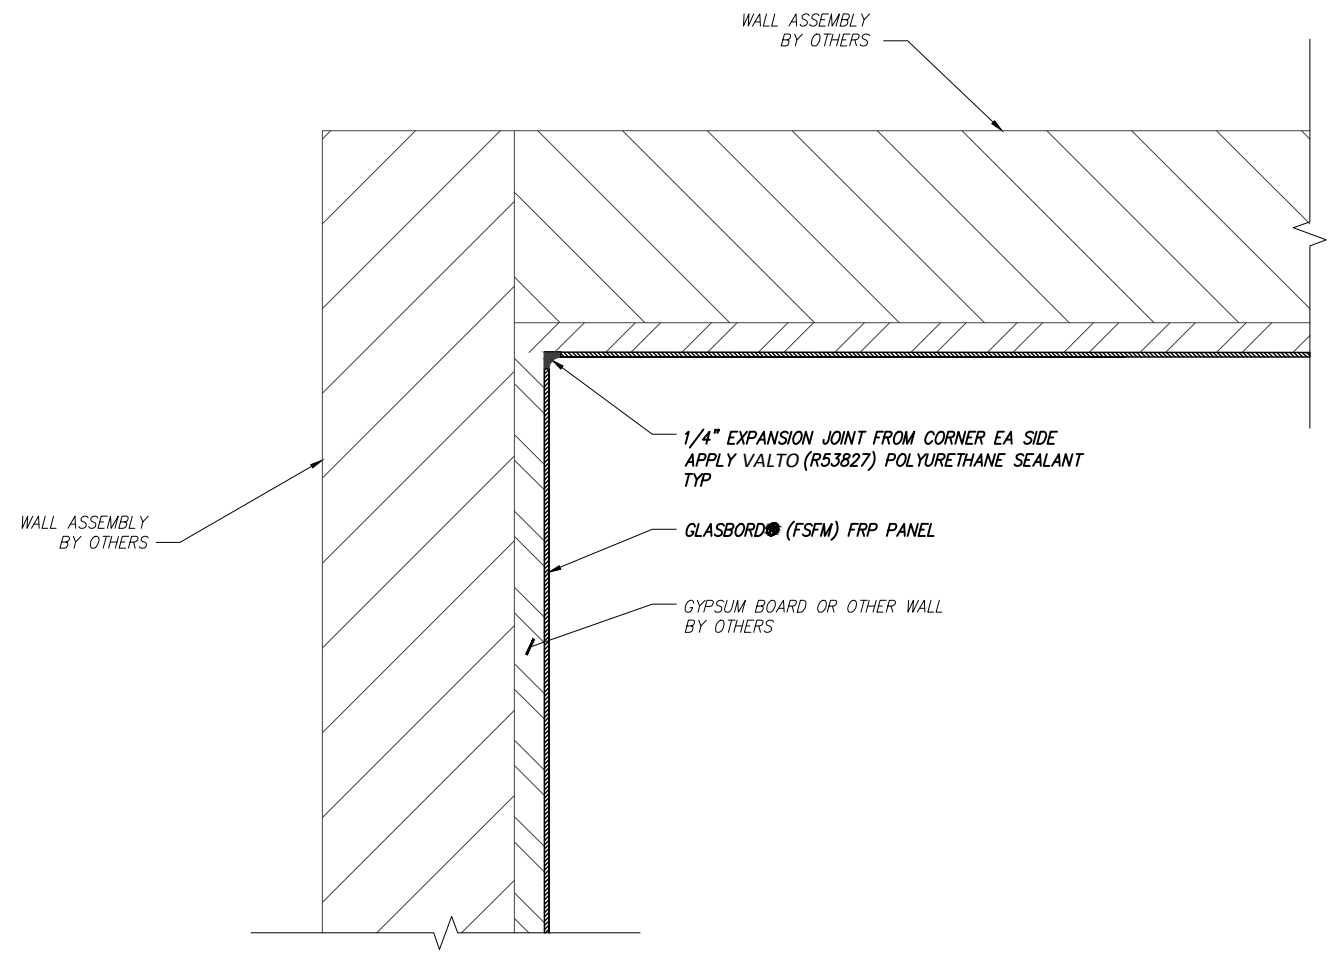

2 FRP PANEL INSIDE CORNER
SCALE: NOT TO SCALE

DETAILS
A-3

WE BELIEVE ALL INFORMATION IS ACCURATE. IT IS OFFERED IN GOOD FAITH, BUT WITHOUT GUARANTEE. SINCE CONDITIONS OF USE ARE BEYOND OUR CONTROL, ALL RISKS ARE ASSUMED BY THE USER. NOTHING HEREIN SHALL BE CONSTRUED AS A RECOMMENDATION FOR USES WHICH INFRINGE ON VALID PATENTS OR AS EXTENDING A LICENSE UNDER VALID PATENTS. SEE OUR MOST CURRENT SDS AT VALTOEM.COM PRIOR TO WORKING WITH OUR PRODUCTS

23525 W. EAMES STREET, CHANNAHON, IL 60410
1.800.435.0090 1.800.467.8555 (FAX)
SALES@VALTOEM.COM
VALTOEM.COM

VALTO FRP CLEANROOM WALL
SYSTEM (CWS) PANEL DETAILS

NO.	DATE	REVISIONS	BY	CHK	APP'D
0	11/15/19	ISSUE DATE	PFS