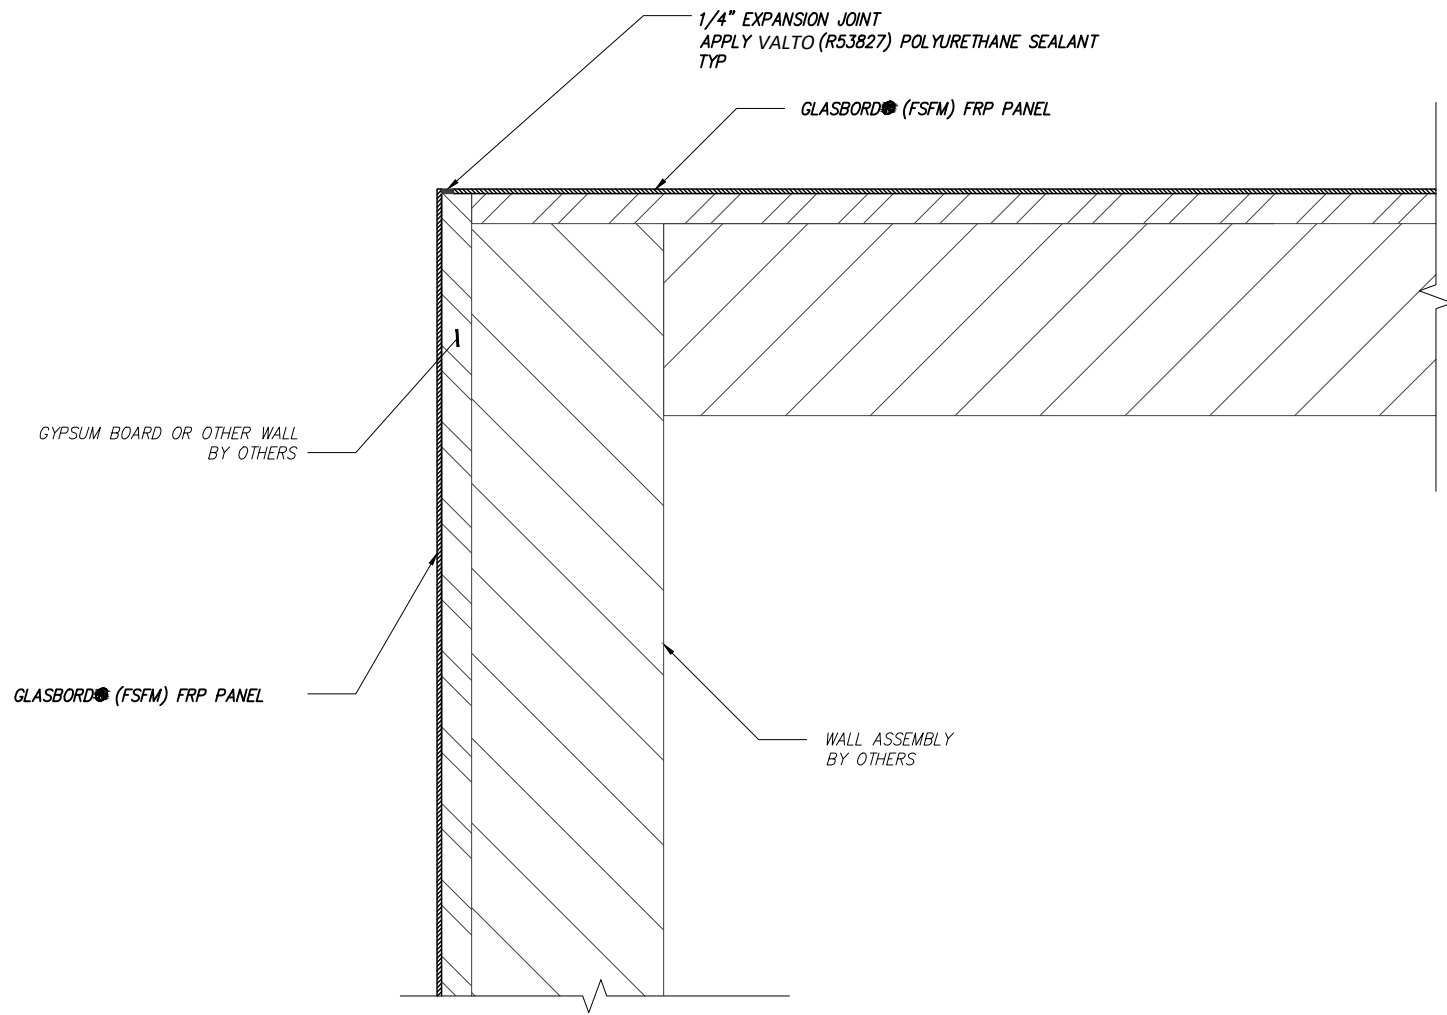

1 FRP PANEL OUTSIDE CORNER
SCALE: NOT TO SCALE