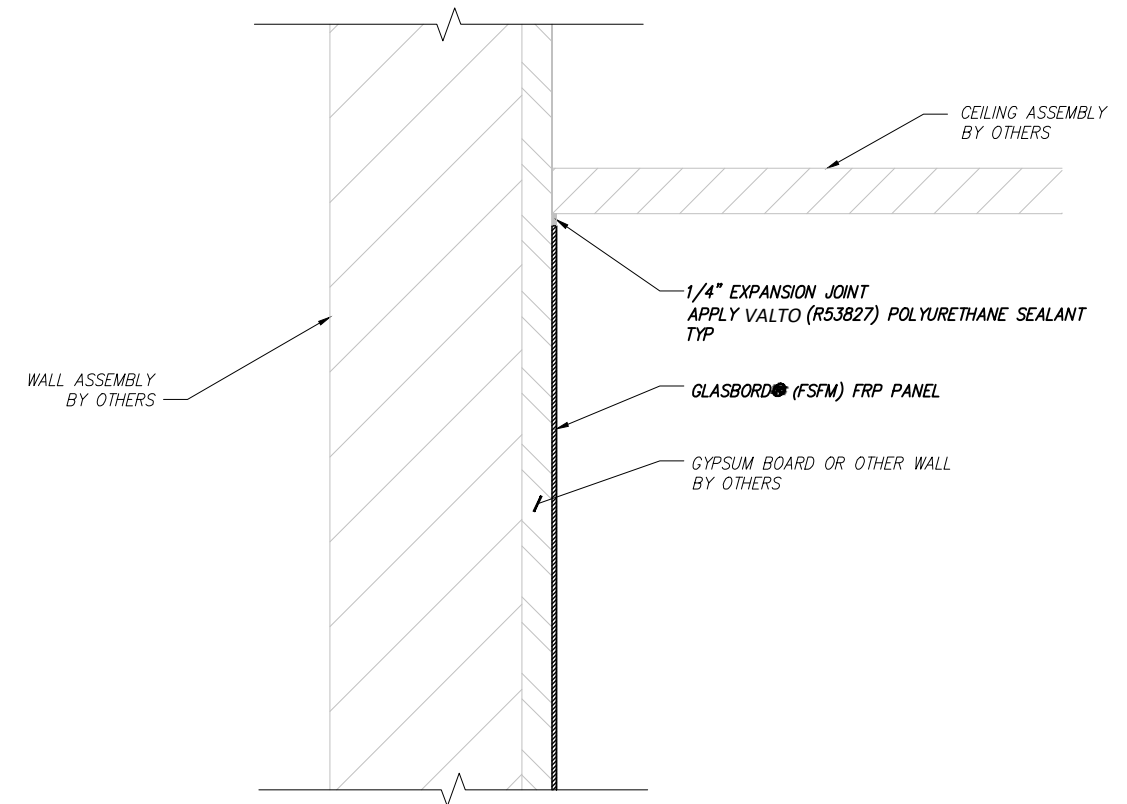

1 FRP PANEL ELEVATION
SCALE: NOT TO SCALE

2 CLEANROOM WALL ISO VIEW
SCALE: NOT TO SCALE

NOTES

1. SEE INSTALLATION GUIDE (7616) FOR COMPLETE INSTALLATION RECOMMENDATIONS.
2. SEE TECHNICAL DATA SHEET (7510) FOR GLASBOARD SMOOTH PANEL INFORMATION.
3. SEE TECHNICAL DATA SHEET (7643) FOR VALTO POLYURETHANE SEALANT INFORMATION.
4. ALLOW 1/8" (3.2 MM) CLEARANCE AROUND ALL PENETRATIONS FOR FIXTURES, ELECTRICAL BOXES, PIPING, ETC.
5. ALL FRP PANEL VERTICAL SEAMS SHALL HAVE A 1/8" THERMAL EXPANSION GAP.
6. ALL FRP PANEL HORIZONTAL SEAMS SHALL HAVE A 1/4" THERMAL EXPANSION GAP.

VALTO FRP CLEANROOM WALL SYSTEM (CWS) PANEL DETAILS

1 FRP PANEL DETAIL
SCALE: NOT TO SCALE

2 FRP PANEL DETAIL
SCALE: NOT TO SCALE

DETAILS
A-2

WE BELIEVE ALL INFORMATION IS ACCURATE. IT IS OFFERED IN GOOD FAITH, BUT WITHOUT GUARANTEE. SINCE CONDITIONS OF USE ARE BEYOND OUR CONTROL, ALL RISKS ARE ASSUMED BY THE USER. NOTHING HEREIN SHALL BE CONSTRUED AS A RECOMMENDATION FOR USES WHICH INFRINGE ON VALID PATENTS OR AS EXTENDING A LICENSE UNDER VALID PATENTS. SEE OUR MOST CURRENT SDS AT VALTOEM.COM PRIOR TO WORKING WITH OUR PRODUCTS

1 FRP PANEL OUTSIDE CORNER
SCALE: NOT TO SCALE

2 FRP PANEL INSIDE CORNER
SCALE: NOT TO SCALE

DETAILS
A-3

WE BELIEVE ALL INFORMATION IS ACCURATE. IT IS OFFERED IN GOOD FAITH, BUT WITHOUT GUARANTEE. SINCE CONDITIONS OF USE ARE BEYOND OUR CONTROL, ALL RISKS ARE ASSUMED BY THE USER. NOTHING HEREIN SHALL BE CONSTRUED AS A RECOMMENDATION FOR USES WHICH INFRINGE ON VALID PATENTS OR AS EXTENDING A LICENSE UNDER VALID PATENTS. SEE OUR MOST CURRENT SDS AT VALTOEM.COM PRIOR TO WORKING WITH OUR PRODUCTS