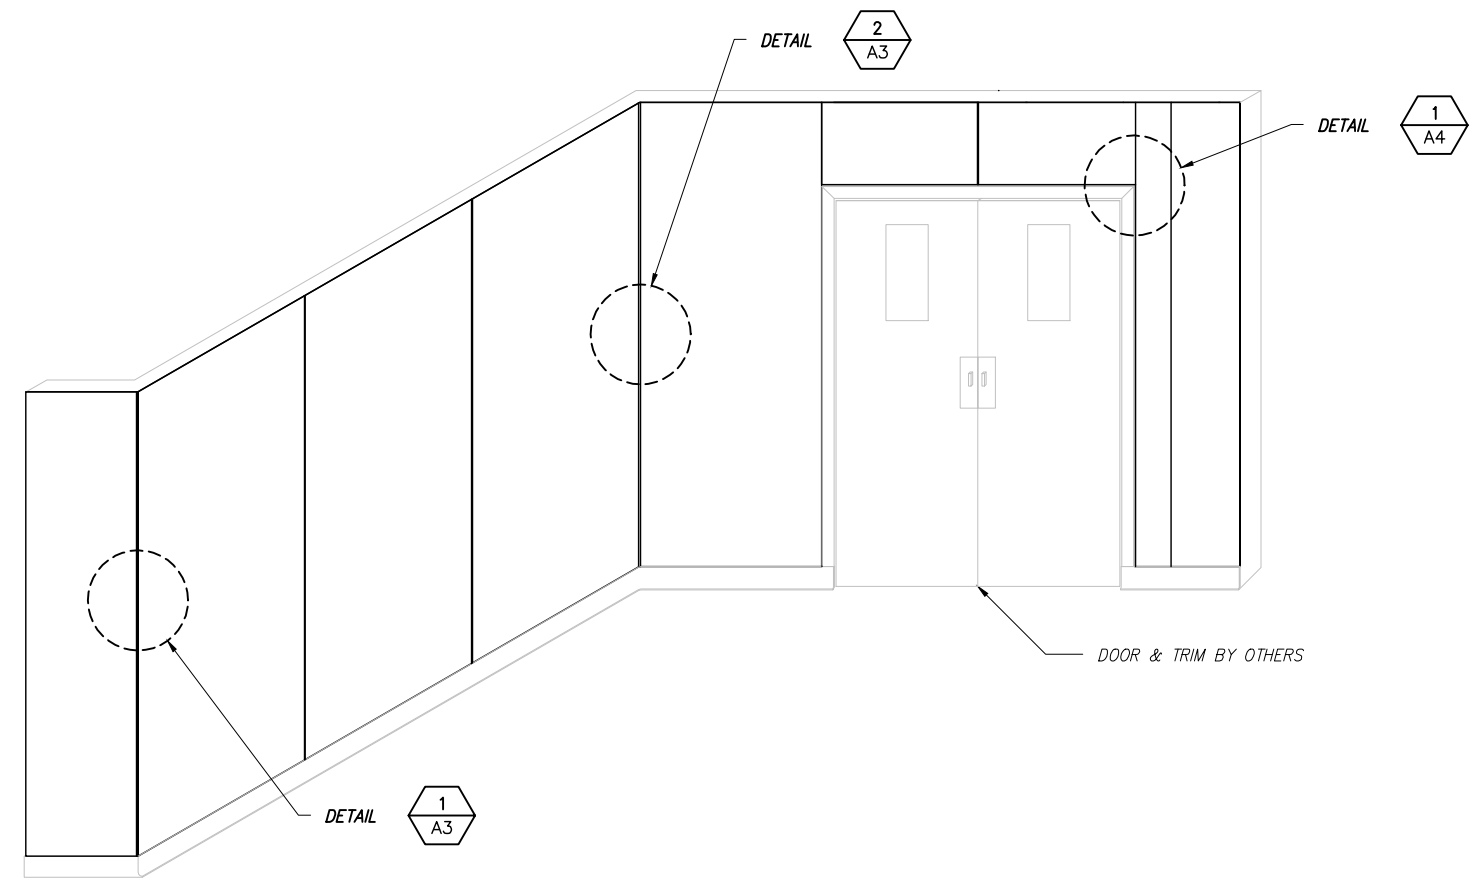

2 CLEANROOM WALL ISO VIEW
SCALE: NOT TO SCALE

NOTES

ELEV/ISO

A-1

NO.	DATE	REVISIONS	BY	CHK	APP'D
0	11/15/19	ISSUE DATE			

23525 W. EAMES STREET, CHANNAHON, IL 60410
1.800.435.0080 1.800.467.8555 (FAX)
SALES@VALTOEM.COM
VALTOEM.COM

WE BELIEVE ALL INFORMATION IS ACCURATE. IT IS OFFERED IN GOOD FAITH, BUT WITHOUT GUARANTEE. SINCE CONDITIONS OF USE ARE BEYOND OUR CONTROL, ALL RISKS ARE ASSUMED BY THE USER. NOTHING HEREIN SHALL BE CONSTRUED AS A RECOMMENDATION FOR USES WHICH INFRINGE ON VALID PATENTS OR AS EXTENDING A LICENSE UNDER VALID PATENTS. SEE OUR MOST CURRENT SDS AT VALTOEM.COM PRIOR TO WORKING WITH OUR PRODUCTS

VALTO FRP CLEANROOM WALL SYSTEM (CWS) PANEL DETAILS